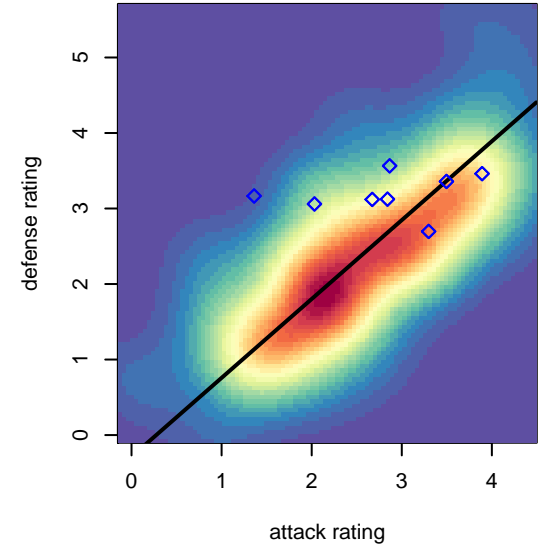

PSPL Surf Academy 1997G

PSPL Surf Academy
, WA
G97 total strength=1708
attack=19.35 defense=27.93

alt names used:
PSPL SURF ACADEMY G'97 (WA)
PSPL SURF ACADEMY G'97 (WA)

Venues played:
2015 Showcase of Champions Premier U17
2015 Showcase of Champions Premier U16
2015 Surf Cup Gold U18

**attack and defense variance (black dot)
relative to other teams
and top 10 in region**

**attack and defense rating
relative to others at age
and all opponents in last 13 months**

**attack and defense rating
relative to other age
and all opponents in last 13 months**

Performance relative to 13 month average

average number of goals per game relative to expected

Performance relative to 13 month average

average number of goals per game relative to expected

lot. A=Neither has attack advantage, B=Opponent has both attack and defense advantage, C=Opponent has both attack and defense disadvantage, D=Both have