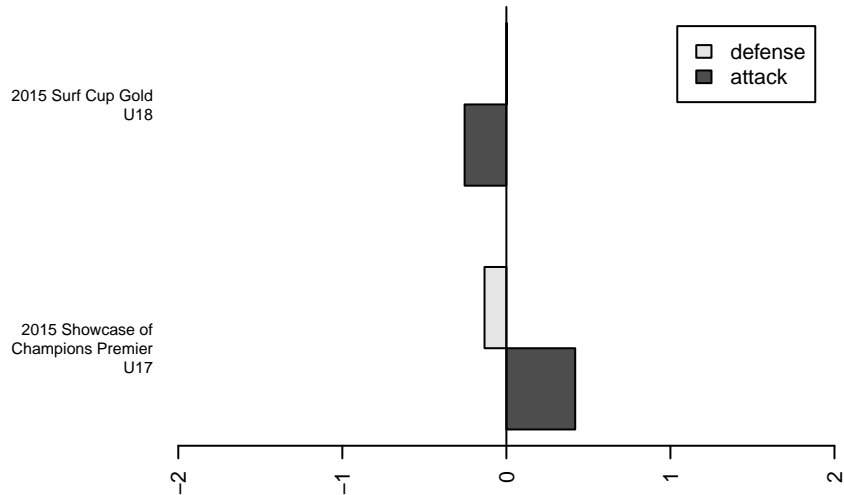

PSPL Surf Academy 1997G

PSPL Surf Academy
, WA
G97 total strength=1708
attack=19.35 defense=27.93

alt names used:
PSPL SURF ACADEMY G'97 (WA)
PSPL SURF ACADEMY G'97 (WA)

Venues played:
2015 Showcase of Champions Premier U17
2015 Showcase of Champions Premier U16
2015 Surf Cup Gold U18

**attack and defense variance (black dot)
relative to other teams
and top 10 in region**

**attack and defense rating
relative to others at age
and all opponents in last 13 months**

**attack and defense rating
relative to other age
and all opponents in last 13 months**

Performance relative to 13 month average

average number of goals per game relative to expected

Performance relative to 13 month average

average number of goals per game relative to expected

lot. A=Neither has attack advantage, B=Opponent has both attack and defense advantage, C=Opponent has both attack and defense disadvantage, D=Both have