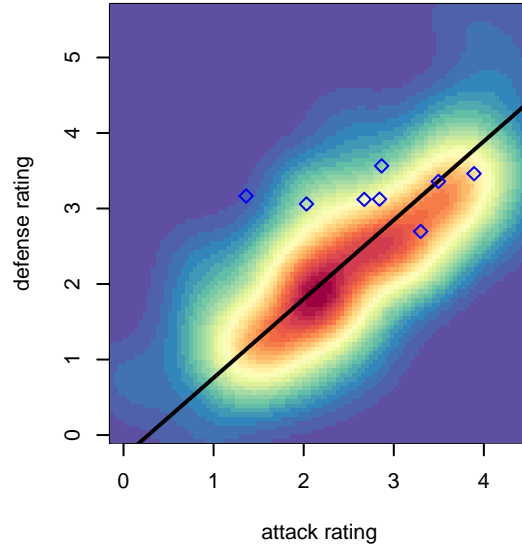

PSPL Surf Academy 1997G

PSPL Surf Academy
, WA
G97 total strength=1708
attack=19.35 defense=27.93

alt names used:
PSPL SURF ACADEMY G'97 (WA)
PSPL SURF ACADEMY G'97 (WA)

Venues played:
2015 Showcase of Champions Premier U17
2015 Showcase of Champions Premier U16
2015 Surf Cup Gold U18

**attack and defense variance (black dot)
relative to other teams
and top 10 in region**

**attack and defense rating
relative to others at age
and all opponents in last 13 months**

**attack and defense rating
relative to other age
and all opponents in last 13 months**

Performance relative to 13 month average

average number of goals per game relative to expected

Performance relative to 13 month average

average number of goals per game relative to expected

lot. A=Neither has attack advantage, B=Opponent has both attack and defense advantage, C=Opponent has both attack and defense disadvantage, D=Both have